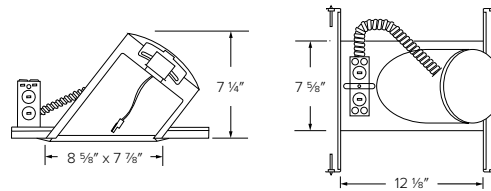

6" Dedicated LED Super Sloped Ceiling IC Housing

6" IC Airtight Single Wall New Construction

Item: **EL971ICA**

- Can be used in insulated ceilings
- Fits in 2" x 8" joist construction
- Input voltage 120V AC
- Ceiling Slopes Pitch Range from 7/12 to 12/12
- Junction Box listed for Through Branch circuit wiring with five 1/4" knockouts and 4 true pryout slots for Romex cable
- Captive Hanger Bars Span up to 24" joists with Real Nail
- 7 1/2" Height allows for use in 2" x 8" construction
- Aluminum Construction Single Wall Housing
- Damp Location UL Listed
- Feed Through UL Listed
- Direct contact with Insulation UL Listed
- Airtight per ASTM E-283
- CA T24 High Efficacy Luminaire

6" IC Airtight Remodel

Item: **EL971RICA**

- Can be used in insulated ceilings
- Fits in 2" x 8" joist construction
- Input voltage 120V AC
- Ceiling Slopes Pitch Range from 7/12 to 12/12
- Junction Box listed for Through Branch circuit wiring with five 1/4" knockouts and 4 true pryout slots for Romex cable
- 7 1/2" Height allows for use in 2" x 8" construction
- Damp Location UL Listed
- Feed Through UL Listed
- Direct contact with Insulation UL Listed
- Airtight per ASTM E-283
- CA T24 High Efficacy Luminaire